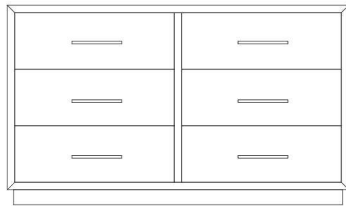

# CARIBBEAN WALNUT

**MICROFRIDGE COMBO**  
55W X 23 3/4D X 39 3/4H  
CWMFC

**MIRROR**  
28W X 1 1/2D X 41 3/4H  
CWMI

**NIGHT STAND**  
19 3/4W X 18D X 23 3/4H  
CWNS

**3 DRAWER CHEST**  
31 1/2W X 22D X 31 1/2H  
CW3DR

**ROUND TABLE**  
18DIA X 24H  
CWRT

**6 DRAWER CHEST**  
63W X 22D X 31 1/2H  
CW6DR

**COFFE TABLE**  
36 1/4W X 22D X 17H  
CWCT

**END TABLE**  
18W X 18D X 19H  
CWET

**DESK**  
47 1/4W X 23 3/4D X 30 3/4H  
CWDSK