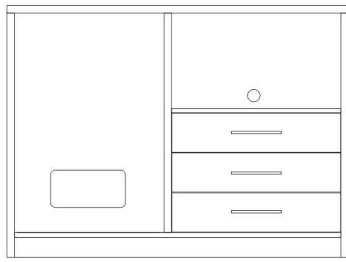

# CARIBBEAN WALNUT

**MICROFRIDGE COMBO**  
55W X 23 3/4D X 39 3/4H  
CWMFC

**MIRROR**  
28W X 1 1/2D X 41 3/4H  
CWMI

**NIGHT STAND**  
19 3/4W X 18D X 23 3/4H  
CWNS

**3 DRAWER CHEST**  
31 1/2W X 22D X 31 1/2H  
CW3DR

**ROUND TABLE**  
18DIA X 24H  
CWRT

**6 DRAWER CHEST**  
63W X 22D X 31 1/2H  
CW6DR

**COFFE TABLE**  
36 1/4W X 22D X 17H  
CWCT

**END TABLE**  
18W X 18D X 19H  
CWET

**DESK**  
47 1/4W X 23 3/4D X 30 3/4H  
CWDSK

**ACTIVITY TABLE**  
30W X 30D X 30H  
CWAT

**KING HEADBOARD**  
78 3/4W X 2D X 35 2/4H  
CWHBK

**QUEEN HEADBOARD**  
60 1/4W X 2D X 35 2/4H CWHBQ  
**FULL HEADBOARD**  
53 1/2W X 2D X 35 2/4H CWHBF

**LUGGAGE BENCH**  
30W X 20D X 19H  
CWLBB