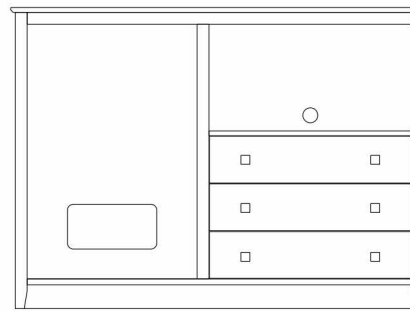

ARISTOS

ARISTOS

NIGHTSTAND
23 3/4W X 18D X 24H
ARNS

3 DRAWER CHEST
36 1/4W X 22D X 38 1/4H
AR3DR

MICROFRIDGE COMBO
55W X 23 3/4D X 39 3/4H
ARMFC

LUGGAGE BENCH
30W X 20D X 19H
ARLB

ROUND TABLE
18DIA X 24H
ARRT

6 DRAWER CHEST
63W X 22D X 30 3/4H
AR6DR

DESK (DRAWER)
47 1/4W X 23 3/4D X 30 3/4H
ARDSK

ACTIVITY TABLE
30W X 30D X 30H
ARAT

COFFE TABLE
36 1/4W X 22D X 17H
ARCT

QUEEN HEADBOARD
60 1/4W X 2D X 43 1/4H
ARHBQ

KING HEADBOARD
78 3/4W X 2D X 43 1/4H ARHBK
FULL HEADBOARD
53 1/2W X 2D X 43 1/4H ARHBF

MIRROR
28W X 1 1/2D X 41 3/4H
ARMI

END TABLE
20W X 20D X 23 3/4H
ARET

DIMENSIONS = INCHES

WWW.DEMUEBLE.COM
TELS. (871) 721-72-22
721-74-74
732-45-38
Torreon Coah. México